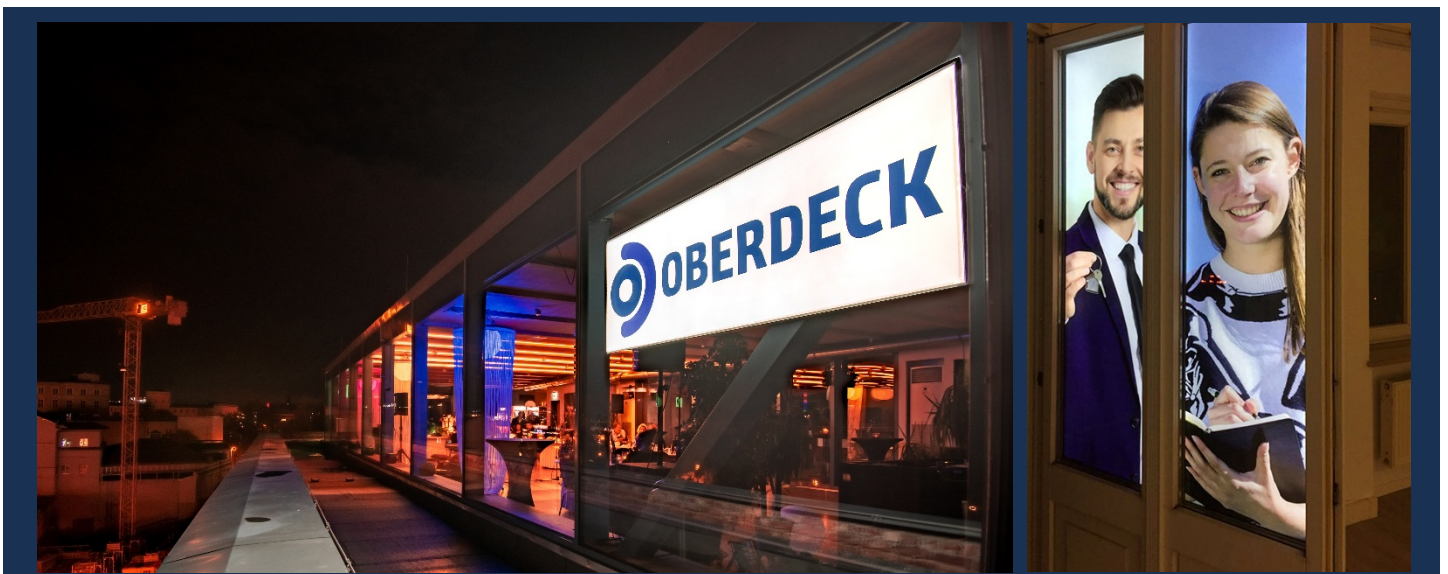

## ILUMAG<sup>®</sup> window

ultra-flat LED light panel  
for changeable motifs on  
glass surface

The wide range of possible applications is mainly due:

- very low installation depth, very low weight per unit area
- homogeneous area illumination
- energy-efficient LED technology
- almost invisible power supply due to specially developed flat cable
- easy mounting by adhesive or velcro tape on glass surface
- flexible production according to customer requirements
- exchangeable backlits, on request with different motifs on the front and back side

# PRODUCT-DETAILS

- ultra-flat (4 mm) and lightweight LED panel (approx. 6 kg/m<sup>2</sup>)
- illuminated surfaces in any size up to max. 1.20 x 2.50 m (on request also larger in panels)
- optional one-sided or double-sided illumination
- any motif as print (min. 100 dpi) on backlit foil
- mounting with self-adhesive Velcro on window or door glass
- energy-efficient 12/24 V LED technology  $\cong$  14/16 W/m (reference length of light strip)
- service life: > 50,000 h
- color temperature: approx. 3500/5000/7500 K
- luminous flux: approx. 80 lm/W
- optional accessories: 12/24 V power supply, remote control with dimmer, flat cable in white or silver

## New thought!

You want an illuminated outdoor advertising, but your facade is listed or a substructure is not possible?

This is exactly where ILUMAG window is the ultimate solution! Mounted from the inside to the window pane, it provides an outstanding outdoor effect without weathering, additional costs or permits. Exceptional is also the ability to illuminate outside and at the same time inside with changeable motifs if necessary.